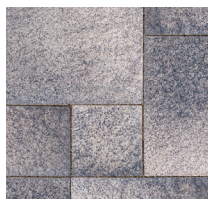

AUTUMN SUNSET  
(SRI 32)

SUMMER WHEAT  
(SRI 48)

WINTER MARVEL  
(SRI 38)

MIDNIGHT SKY  
(SRI 15)