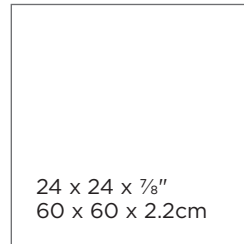

Legato Premixes 26

AUTUMN HARVEST

SANDSTONE

AVAILABLE SIZES

- | Buff, gold and brown with hint of grey
- | Riven surface
- | Natural edge
- | Quarried in India

COPING, STEP AND PILLAR CAP		AVAILABLE SIZES			
	Natural Edge Coping	12 x 48 x 2" 30 x 120 x 5cm	12 x 72 x 2" 30 x 183 x 5cm	16 x 48 x 2" 40 x 120 x 5cm	16 x 72 x 2" 40 x 183 x 5cm
	Fullnose Coping	12 x 48 x 2" 30 x 120 x 5cm	12 x 72 x 2" 30 x 183 x 5cm		
	Natural Edge Step	16 x 48 x 6" 40 x 120 x 15cm	16 x 72 x 6" 40 x 183 x 15cm		
	Pillar Cap	24 x 24 x 2.5" 60 x 60 x 6.4cm			