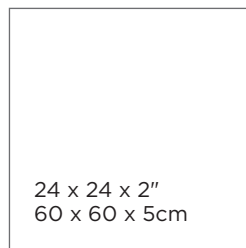

AVAILABLE SIZES

ALSO AVAILABLE IN 3 SIZE RANDOM CRATE

Not suitable for vehicular applications. **Note:** All measurements are nominal.