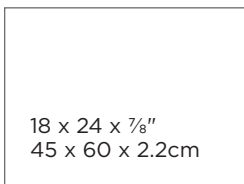

	PILLAR CAP	AVAILABLE SIZES
	Pillar Cap	24 x 24 x 2.5" 60 x 60 x 6.4cm

Not suitable for vehicular applications. **Note:** All measurements are nominal.

MIDNIGHT SHADOW

LIMESTONE

- | Subtle range of dark grey and blacks
- | Antiqued surface
- | Sawn edge
- | Quarried in India