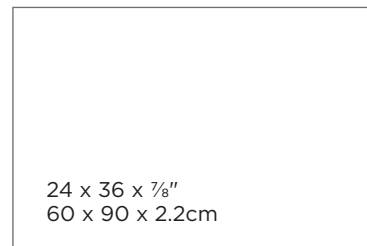

Legato Premixes 26

AUTUMN HARVEST

SANDSTONE

AVAILABLE SIZES

- | Buff, gold and brown with hint of grey
- | Riven surface
- | Natural edge
- | Quarried in India

COPING, STEP AND PILLAR CAP		AVAILABLE SIZES			
	Natural Edge Coping	12 x 48 x 2" 30 x 120 x 5cm	12 x 72 x 2" 30 x 183 x 5cm	16 x 48 x 2" 40 x 120 x 5cm	16 x 72 x 2" 40 x 183 x 5cm
	Fullnose Coping	12 x 48 x 2" 30 x 120 x 5cm	12 x 72 x 2" 30 x 183 x 5cm		
	Natural Edge Step	16 x 48 x 6" 40 x 120 x 15cm	16 x 72 x 6" 40 x 183 x 15cm		
	Pillar Cap	24 x 24 x 2.5" 60 x 60 x 6.4cm			