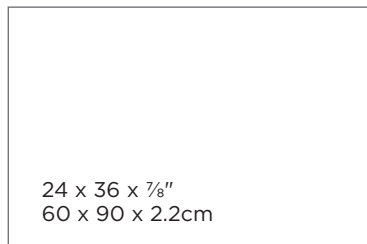

AVAILABLE SIZES

	PILLAR CAP	AVAILABLE SIZES
	Pillar Cap	24 x 24 x 2.5" 60 x 60 x 6.4cm

Not suitable for vehicular applications. **Note:** All measurements are nominal.