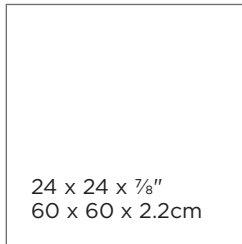

12 x 24 x 7/8"
30 x 60 x 2.2cm

18 x 24 x 7/8"
45 x 60 x 2.2cm

24 x 36 x 7/8"
60 x 90 x 2.2cm

COPING, STEP AND PILLAR CAP		AVAILABLE SIZES			
	Natural Edge Coping	12 x 48 x 2" 30 x 120 x 5cm	12 x 72 x 2" 30 x 183 x 5cm	16 x 48 x 2" 40 x 120 x 5cm	16 x 72 x 2" 40 x 183 x 5cm
	Fullnose Coping	12 x 48 x 2" 30 x 120 x 5cm	12 x 72 x 2" 30 x 183 x 5cm		
	Natural Edge Step	16 x 48 x 6" 40 x 120 x 15cm	16 x 72 x 6" 40 x 183 x 15cm		
	Pillar Cap	24 x 24 x 2.5" 60 x 60 x 6.4cm			

Not suitable for vehicular applications. **Note:** All measurements are nominal.

BLACK RIVER

LIMESTONE

AVAILABLE SIZES

- | Dark grey and black
- | Riven surface
- | Sawn edge
- | Quarried in India

COPING, STEP AND PILLAR CAP		AVAILABLE SIZES			
	Natural Edge Coping	12 x 48 x 2" 30 x 120 x 5cm	12 x 72 x 2" 30 x 183 x 5cm	16 x 48 x 2" 40 x 120 x 5cm	16 x 72 x 2" 40 x 183 x 5cm
	Fullnose Coping	12 x 48 x 2" 30 x 120 x 5cm	12 x 72 x 2" 30 x 183 x 5cm		
	Natural Edge Step	16 x 48 x 6" 40 x 120 x 15cm	16 x 72 x 6" 40 x 183 x 15cm		
	Pillar Cap	24 x 24 x 2.5" 60 x 60 x 6.4cm			