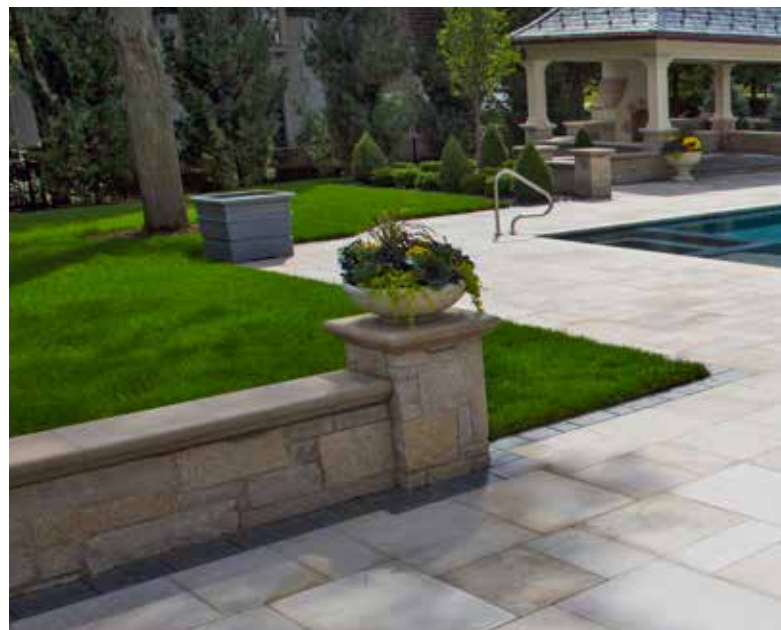

PREMIUM QUALITY
NATURAL STONE

UNILOCK
DESIGNED TO CONNECT.

PREMIUM QUALITY NATURAL STONE

FOR OVER 40 YEARS, UNILOCK HAS LED THE LANDSCAPE INDUSTRY with the best selection of manufactured hardscape products. Today we are pleased to extend our reputation for uncompromising quality to an impressive line of premium natural stone from India, Asia and Europe.