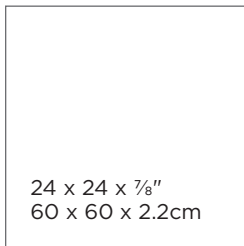

	PILLAR CAP	AVAILABLE SIZES
	Pillar Cap	24 x 24 x 2.5" 60 x 60 x 6.4cm

Not suitable for vehicular applications. **Note:** All measurements are nominal.

MIDNIGHT SHADOW

LIMESTONE

- | Subtle range of dark grey and blacks
- | Antiqued surface
- | Sawn edge
- | Quarried in India

AVAILABLE SIZES

	PILLAR CAP	AVAILABLE SIZES
	Pillar Cap	24 x 24 x 2.5" 60 x 60 x 6.4cm

Not suitable for vehicular applications. **Note:** All measurements are nominal.

WINTER MIST

LIMESTONE

- | Range of grey, light green and light blue shades
- | Antiqued surface
- | Sawn edge
- | Quarried in India

AVAILABLE SIZES

	PILLAR CAP	AVAILABLE SIZES
	Pillar Cap	24 x 24 x 2.5" 60 x 60 x 6.4cm

Not suitable for vehicular applications. **Note:** All measurements are nominal.

RENAISSANCE GOLD

LIMESTONE

- | Subtle range of grey, brown and gold colors
- | Riven and Antiqued surface
- | Natural edge
- | Quarried in India