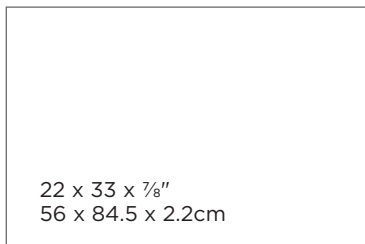

AVAILABLE SIZES

Not suitable for vehicular applications. **Note:** All measurements are nominal.