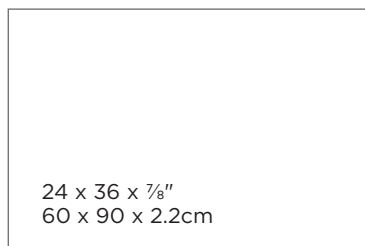

	PILLAR CAP	AVAILABLE SIZES
	Pillar Cap	24 x 24 x 2.5" 60 x 60 x 6.4cm

Not suitable for vehicular applications. **Note:** All measurements are nominal.

MIDNIGHT SHADOW

LIMESTONE

- | Subtle range of dark grey and blacks
- | Antiqued surface
- | Sawn edge
- | Quarried in India

AVAILABLE SIZES

	PILLAR CAP	AVAILABLE SIZES
	Pillar Cap	24 x 24 x 2.5" 60 x 60 x 6.4cm

Not suitable for vehicular applications. **Note:** All measurements are nominal.

WINTER MIST

LIMESTONE

- | Range of grey, light green and light blue shades
- | Antiqued surface
- | Sawn edge
- | Quarried in India

AVAILABLE SIZES

	PILLAR CAP	AVAILABLE SIZES
	Pillar Cap	24 x 24 x 2.5" 60 x 60 x 6.4cm

Not suitable for vehicular applications. **Note:** All measurements are nominal.

RENAISSANCE GOLD

LIMESTONE

- | Subtle range of grey, brown and gold colors
- | Riven and Antiqued surface
- | Natural edge
- | Quarried in India