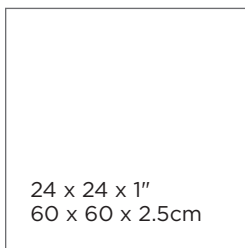

AVAILABLE SIZES

ALSO AVAILABLE IN 3 SIZE RANDOM CRATE

Not suitable for vehicular applications. **Note:** All measurements are nominal.