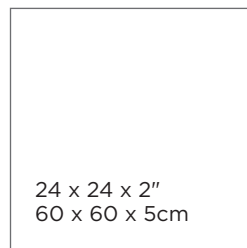

AVAILABLE SIZES

ALSO AVAILABLE IN 3 SIZE RANDOM CRATE

Not suitable for vehicular applications. **Note:** All measurements are nominal.