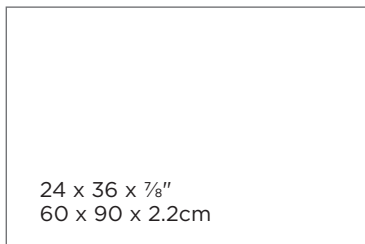

	PILLAR CAP	AVAILABLE SIZES
	Pillar Cap	24 x 24 x 2.5" 60 x 60 x 6.4cm

Not suitable for vehicular applications. **Note:** All measurements are nominal.

MIDNIGHT SHADOW

LIMESTONE

- | Subtle range of dark grey and blacks
- | Antiqued surface
- | Sawn edge
- | Quarried in India