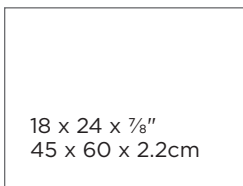

	PILLAR CAP	AVAILABLE SIZES
	Pillar Cap	24 x 24 x 2.5" 60 x 60 x 6.4cm

Not suitable for vehicular applications. **Note:** All measurements are nominal.

MIDNIGHT SHADOW

LIMESTONE

- | Subtle range of dark grey and blacks
- | Antiqued surface
- | Sawn edge
- | Quarried in India

AVAILABLE SIZES

	PILLAR CAP	AVAILABLE SIZES
	Pillar Cap	24 x 24 x 2.5" 60 x 60 x 6.4cm

Not suitable for vehicular applications. **Note:** All measurements are nominal.

WINTER MIST

LIMESTONE

- | Range of grey, light green and light blue shades
- | Antiqued surface
- | Sawn edge
- | Quarried in India