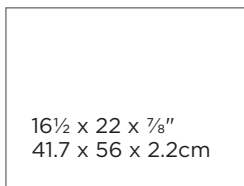

AVAILABLE SIZES

Not suitable for vehicular applications. **Note:** All measurements are nominal.