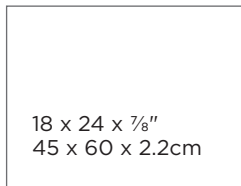

AVAILABLE SIZES

- | Subtle range of cream and buff
- | Sandblasted and Brushed surface
- | Sawn edge
- | Quarried in India

COPING, STEP AND PILLAR CAP		AVAILABLE SIZES			
	Natural Edge Coping	12 x 48 x 2" 30 x 120 x 5cm	12 x 72 x 2" 30 x 183 x 5cm	16 x 48 x 2" 40 x 120 x 5cm	16 x 72 x 2" 40 x 183 x 5cm
	Fullnose Coping	12 x 48 x 2" 30 x 120 x 5cm	12 x 72 x 2" 30 x 183 x 5cm		
	Natural Edge Step	16 x 48 x 6" 40 x 120 x 15cm	16 x 72 x 6" 40 x 183 x 15cm		
	Pillar Cap	24 x 24 x 2.5" 60 x 60 x 6.4cm			

Not suitable for vehicular applications. **Note:** All measurements are nominal.