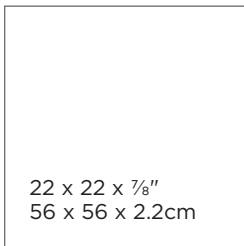

AVAILABLE SIZES

Not suitable for vehicular applications. **Note:** All measurements are nominal.