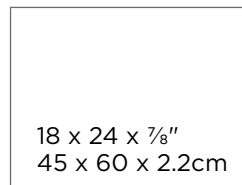

## AVAILABLE SIZES

- | Buff, gold and brown with a hint of grey
- | Riven finish
- | Natural edge

24 x 24 x 7/8"  
60 x 60 x 2.2cm

12 x 24 x 7/8"  
30 x 60 x 2.2cm

18 x 24 x 7/8"  
45 x 60 x 2.2cm

24 x 36 x 7/8"  
60 x 90 x 2.2cm

**Natural Edge Coping**  
12 x 48 x 2"  
30 x 120 x 5cm

**Fullnose Coping**  
12 x 48 x 2"  
30 x 120 x 5cm

Not suitable for vehicular applications.  
**Note:** All measurements are nominal.