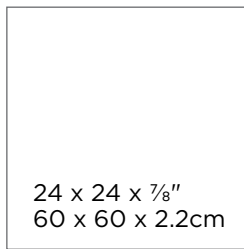

Not suitable for vehicular applications.
Note: All measurements are nominal.