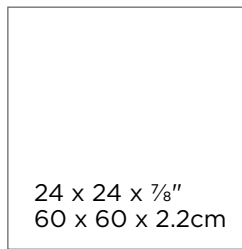

## AVAILABLE SIZES

- | Subtle range of cream and buff tones
- | Sandblasted and brushed surface
- | Sawn edge

**Natural Edge Step**  
16 x 48 x 6"  
40 x 120 x 15cm

**Natural Edge Coping**  
12 x 48 x 2"  
30 x 120 x 5cm

## AVAILABLE SIZES

- | Buff, gold and brown with a hint of grey
- | Riven finish
- | Natural edge

24 x 24 x 7/8"  
60 x 60 x 2.2cm

12 x 24 x 7/8"  
30 x 60 x 2.2cm

18 x 24 x 7/8"  
45 x 60 x 2.2cm

24 x 36 x 7/8"  
60 x 90 x 2.2cm

**Natural Edge Coping**  
12 x 48 x 2"  
30 x 120 x 5cm

**Fullnose Coping**  
12 x 48 x 2"  
30 x 120 x 5cm

Not suitable for vehicular applications.  
**Note:** All measurements are nominal.