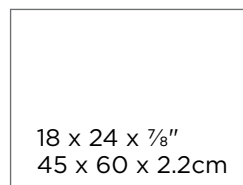

## AVAILABLE SIZES

- | Buff, gold and brown with a hint of grey
- | Riven finish
- | Natural edge

24 x 24 x 7/8"  
60 x 60 x 2.2cm

12 x 24 x 7/8"  
30 x 60 x 2.2cm

18 x 24 x 7/8"  
45 x 60 x 2.2cm

24 x 36 x 7/8"  
60 x 90 x 2.2cm

**Natural Edge Coping**  
12 x 48 x 2"  
30 x 120 x 5cm

**Fullnose Coping**  
12 x 48 x 2"  
30 x 120 x 5cm

Not suitable for vehicular applications.  
**Note:** All measurements are nominal.

## AVAILABLE SIZES

- | Soft grey tones
- | Riven surface
- | Natural edge

**Natural Edge Coping**  
12 x 48 x 2"  
30 x 120 x 5cm

**Fullnose Coping**  
12 x 48 x 2"  
30 x 120 x 5cm

Not suitable for vehicular applications.  
**Note:** All measurements are nominal.