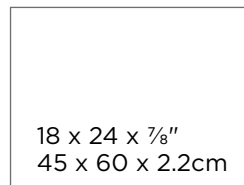

Not suitable for vehicular applications.
Note: All measurements are nominal.