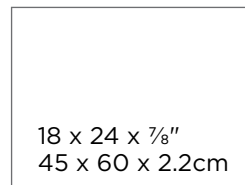

## AVAILABLE SIZES

- | Subtle range of cream and buff tones
- | Sandblasted and brushed surface
- | Sawn edge

**Natural Edge Step**  
16 x 48 x 6"  
40 x 120 x 15cm

**Natural Edge Coping**  
12 x 48 x 2"  
30 x 120 x 5cm