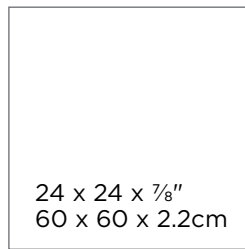

## AVAILABLE SIZES

- | Subtle range of cream and buff tones
- | Sandblasted and brushed surface
- | Sawn edge

**Natural Edge Step**  
16 x 48 x 6"  
40 x 120 x 15cm

**Natural Edge Coping**  
12 x 48 x 2"  
30 x 120 x 5cm