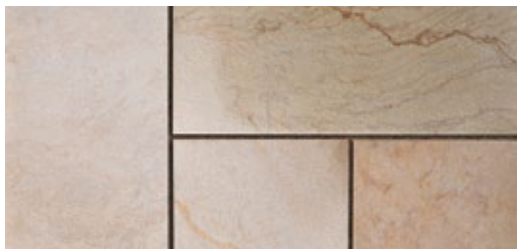

AVAILABLE SIZES

- | Subtle range of cream and buff tones
- | Sandblasted and brushed surface
- | Sawn edge