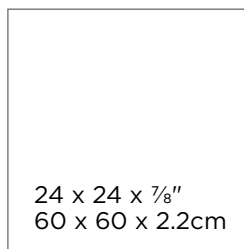

## AVAILABLE SIZES

- | Buff, gold and brown with a hint of grey
- | Riven finish
- | Natural edge

24 x 24 x 7/8"  
60 x 60 x 2.2cm

12 x 24 x 7/8"  
30 x 60 x 2.2cm

18 x 24 x 7/8"  
45 x 60 x 2.2cm

24 x 36 x 7/8"  
60 x 90 x 2.2cm

**Natural Edge Coping**  
12 x 48 x 2"  
30 x 120 x 5cm

**Fullnose Coping**  
12 x 48 x 2"  
30 x 120 x 5cm

Not suitable for vehicular applications.  
**Note:** All measurements are nominal.

## AVAILABLE SIZES

- | Soft grey tones
- | Riven surface
- | Natural edge

**Natural Edge Coping**  
12 x 48 x 2"  
30 x 120 x 5cm

**Fullnose Coping**  
12 x 48 x 2"  
30 x 120 x 5cm

Not suitable for vehicular applications.  
**Note:** All measurements are nominal.