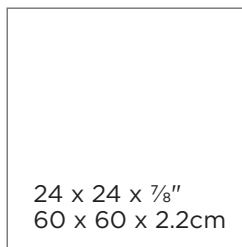

Not suitable for vehicular applications.
Note: All measurements are nominal.

STONE CLIFF GREY

SANDSTONE

- | Soft grey tones
- | Riven surface
- | Natural edge

AVAILABLE SIZES

Natural Edge Coping
12 x 48 x 2"
30 x 120 x 5cm

Not suitable for vehicular applications.
Note: All measurements are nominal.

BLACK RIVER

LIMESTONE

- | Dark grey and black tones
- | Riven surface
- | Sawn edge

AVAILABLE SIZES

Natural Edge Coping
12 x 48 x 2"
30 x 120 x 5cm