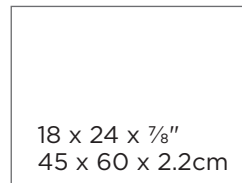

Not suitable for vehicular applications.
Note: All measurements are nominal.

STONE CLIFF GREY

SANDSTONE

- | Soft grey tones
- | Riven surface
- | Natural edge

AVAILABLE SIZES

Natural Edge Coping
12 x 48 x 2"
30 x 120 x 5cm

Not suitable for vehicular applications.
Note: All measurements are nominal.

BLACK RIVER

LIMESTONE

- | Dark grey and black tones
- | Riven surface
- | Sawn edge

AVAILABLE SIZES

Natural Edge Coping
12 x 48 x 2"
30 x 120 x 5cm