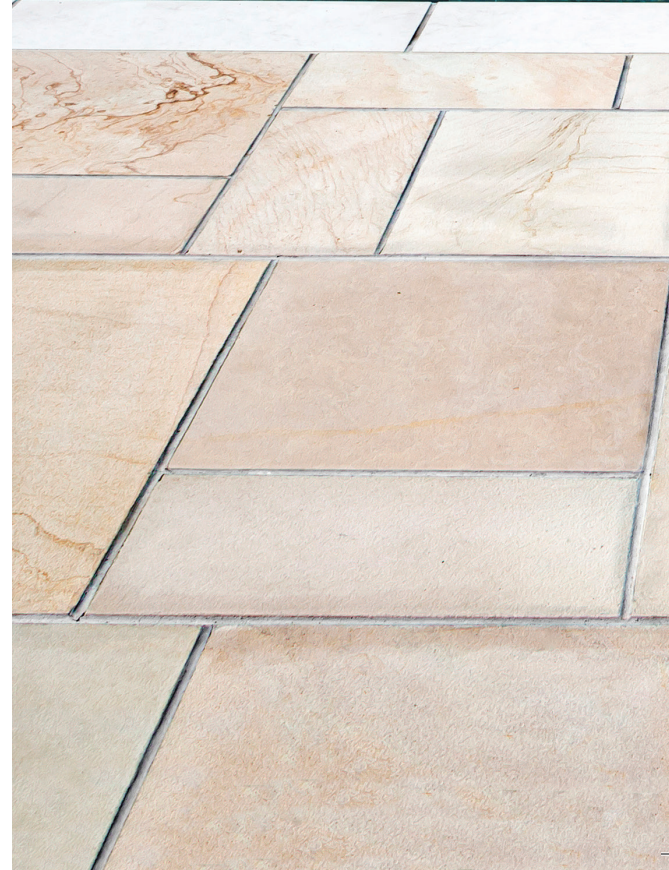

PREMIUM QUALITY NATURAL STONE

The long-term performance and slip-resistance of Premium Quality Natural Stone from Unilock make it an excellent choice for many applications. It features a low-profile thickness which is particularly well-suited to a concrete or wooden deck overlay where height or weight of the material might be constrained.

Premium Quality Natural Stone from Unilock should always be installed by a qualified contractor for best results. Refer to the Unilock Natural Stone Installation Guide for complete installation specifications.

Fairstone is your assurance that these products are quarried and processed to the strict standards of the ethical trading initiative, ensuring that no child labor is used, fair wages are paid and safe working conditions are maintained.

UNILOCK®
DESIGNED TO CONNECT.

UNILOCK.COM | 1-800-UNILOCK

BOSTON
(508) 278-4536

OHIO
(330) 927-4000

NEW YORK
(845) 278-6700

BUFFALO
(716) 822-6074

MICHIGAN
(248) 437-7037

ONTARIO
(416) 646-9000

CHICAGO
(630) 892-9191

MILWAUKEE
(262) 742-3890

Color ranges may vary from order to order. Natural Stone from Unilock is precisely processed with only a +/- 2mm variance.

©2016 Hengestone Holdings, Inc.