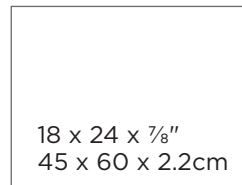

UNILOCK[®]
DESIGNED TO CONNECT.

INDIAN COAST

SANDSTONE

- | Subtle range of cream and buff tones
- | Sandblasted and brushed surface
- | Sawn edge

AVAILABLE SIZES

Natural Edge Coping
12 x 48 x 2"
30 x 120 x 5cm