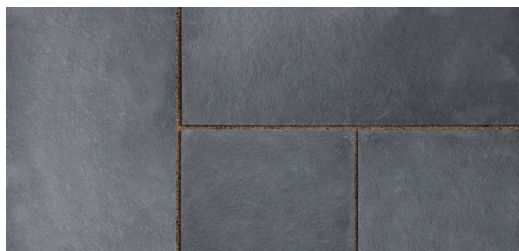

UNILOCK[®]
DESIGNED TO CONNECT.

INDIAN COAST

SANDSTONE

- | Subtle range of cream and buff tones
- | Sandblasted and brushed surface
- | Sawn edge

AVAILABLE SIZES

Natural Edge Coping
12 x 48 x 2"
30 x 120 x 5cm

Not suitable for vehicular applications.
Note: All measurements are nominal.

STONE CLIFF GREY

SANDSTONE

- | Soft grey tones
- | Riven surface
- | Natural edge

AVAILABLE SIZES

Natural Edge Coping
12 x 48 x 2"
30 x 120 x 5cm

Not suitable for vehicular applications.
Note: All measurements are nominal.

BLACK RIVER

LIMESTONE

- | Dark grey and black tones
- | Riven surface
- | Sawn edge

AVAILABLE SIZES

Natural Edge Coping
12 x 48 x 2"
30 x 120 x 5cm