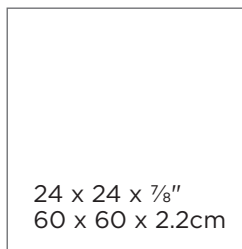

Not suitable for vehicular applications.
Note: All measurements are nominal.

BLACK RIVER

LIMESTONE

- | Dark grey and black tones
- | Riven surface
- | Sawn edge

AVAILABLE SIZES

Natural Edge Coping
12 x 48 x 2"
30 x 120 x 5cm