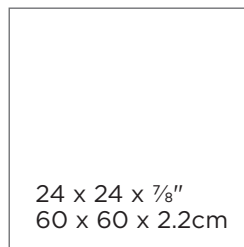

UNILOCK[®]
DESIGNED TO CONNECT.

INDIAN COAST

SANDSTONE

- | Subtle range of cream and buff tones
- | Sandblasted and brushed surface
- | Sawn edge

AVAILABLE SIZES

Natural Edge Coping
12 x 48 x 2"
30 x 120 x 5cm