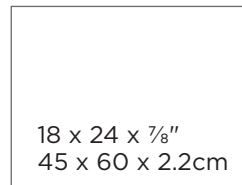

Not suitable for vehicular applications.
Note: All measurements are nominal.

BLACK RIVER

LIMESTONE

- | Dark grey and black tones
- | Riven surface
- | Sawn edge

AVAILABLE SIZES

Natural Edge Coping
12 x 48 x 2"
30 x 120 x 5cm